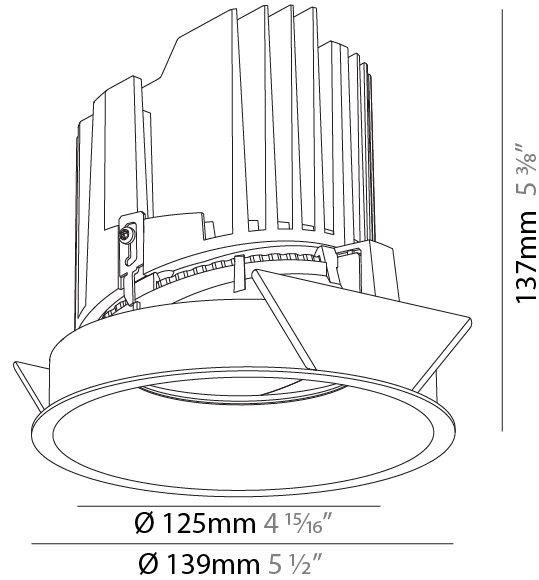

PHYSICAL

Shape: Round
Diameter (mm): 139
Diameter (in): 5 1/2
Height (mm): 137
Height (in): 5 3/8
Ceiling Thickness (mm): 10 / 12.5 / 15
Ceiling Thickness (in): 3/8 or 1/2 or 9/16
Min. Recessing Depth (mm): 150
Min. Recessing Depth (in): 5 7/8
Light Distribution: Adjustable / Downlight
Weight (kg): 0.851
Weight (lbs): 1.88
Fixture Finish: SSR / BKV / CWI / CRY / HAB / UFT / ITA / RUA / FTG / MYG / LOD / PUS / FRO / FUP / KIA / POP / BLS / SPG / MEY / GOH / GUM / CHC / COM / ABZ / JAG / OBR / MOS / ROR
Fixture Material: Aluminum Die Cast
Cut-out Measurements: 130mm / 5 1/8"

ELECTRICAL

Lamp Type: LED (Zhaga Standard)
Input Wattage (W): 13.2 / 16.5
Total Output Wattage (W): 12 / 14
Dimming: Tri-Mode (Non-Dimming and Phase Dimming (120Vac only) and 0-10V Dimming)
Driver Included: No
Driver Location: Recessed Housing
Driver Type: Constant Current - Universal
Driver Class: Class 2
Housing: See components
Input Voltage (V): 120 - 277
Constant Current (MA): 350

LED

Number of LEDs: 1
Color Temperature (°K): 2700 / 3000 / 3500 / 4000
Max. Delivered Lumen (lm): 810 / 900 / 970 / 990
Nominal Lumen (lm): 960 / 1070 / 1156 / 1180
CRI: >90 CRI
Efficiency (%): 0.905
Lamp Life (hrs): 50000

OPTICAL

Reflector°: 10
Adjustability: Rotational 355°; Tilt 10°

RATINGS AND CERTIFICATIONS

Certified By: Certified for North American Standards
IP rating: IP54

		130mm 5 1/8"	150mm 5 7/8"	10 | 15mm 3/8" 5/16"	10°	355°